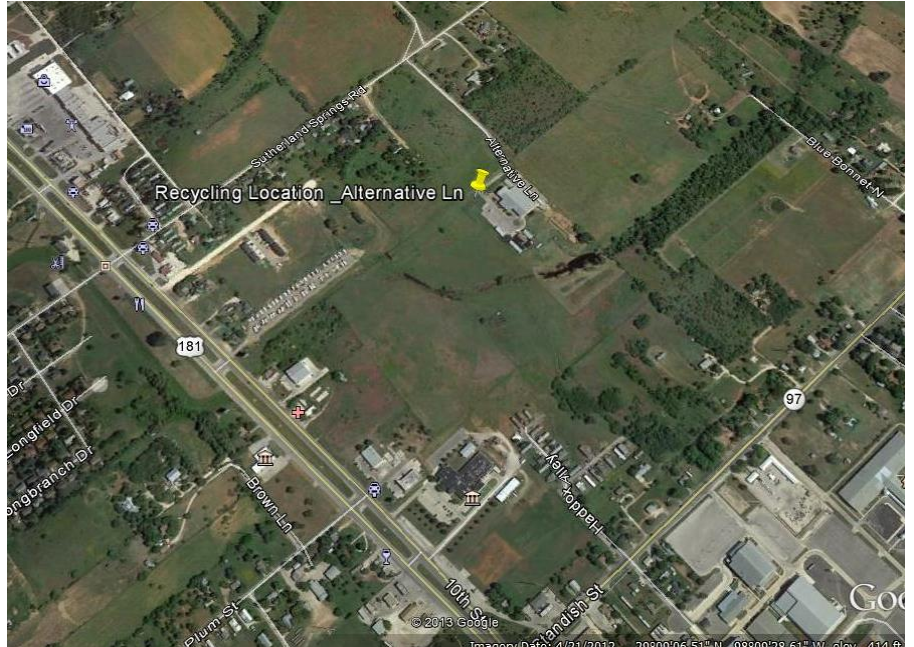

LOCATIONS and HOURS OF OPERATION

Floresville Location:

Floresville Alternative

Education Center

335 Alternative Ln

Open daily, except

Holidays

Stockdale Location:

Stockdale ISD Elementary

800 S. 6th St.

Saturdays 8-noon

During school year will also

be opened M-F,

8am – 3pm, except

School Holidays